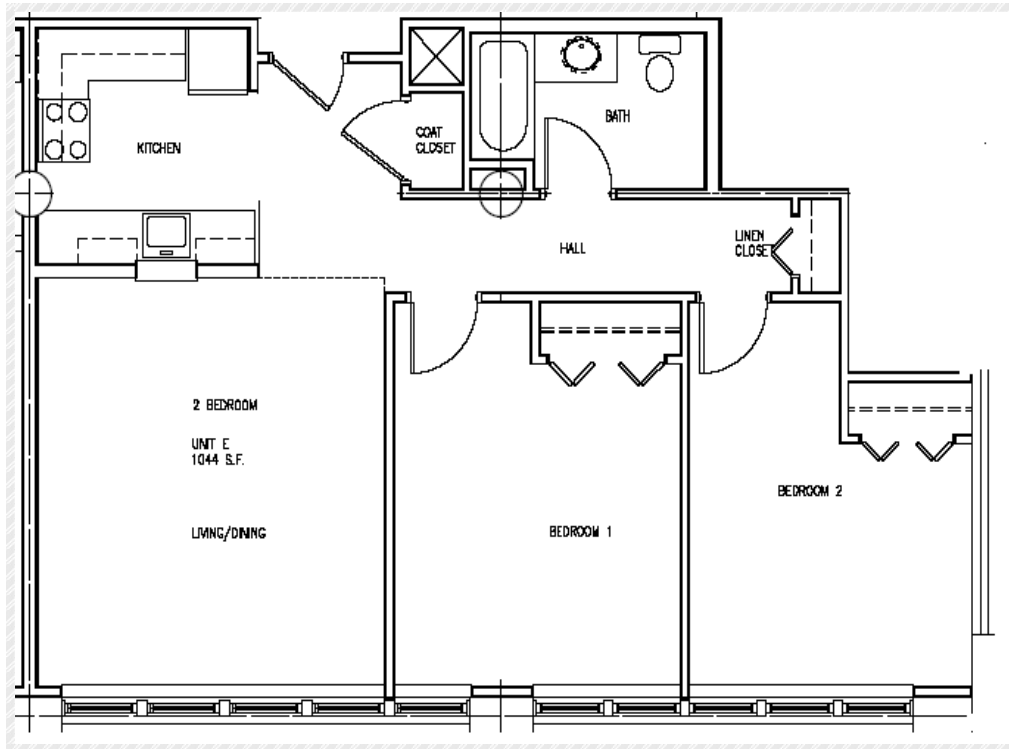

NORMANDIN SQUARE

ONE BEDROOM FLOOR PLANS

UNIT TYPE "D"

UNIT TYPE "B"

NORMANDIN SQUARE

TWO BEDROOM FLOOR PLANS

UNIT TYPE "A"

UNIT TYPE "G"

NORMANDIN SQUARE

TWO BEDROOM FLOOR PLANS

UNIT TYPE "E"

UNIT TYPE "H"

Stewart
PROPERTY MANAGEMENT

NORMANDIN SQUARE

TWO BEDROOM FLOOR PLAN

UNIT TYPE "F" (H/C ACCESSIBLE)