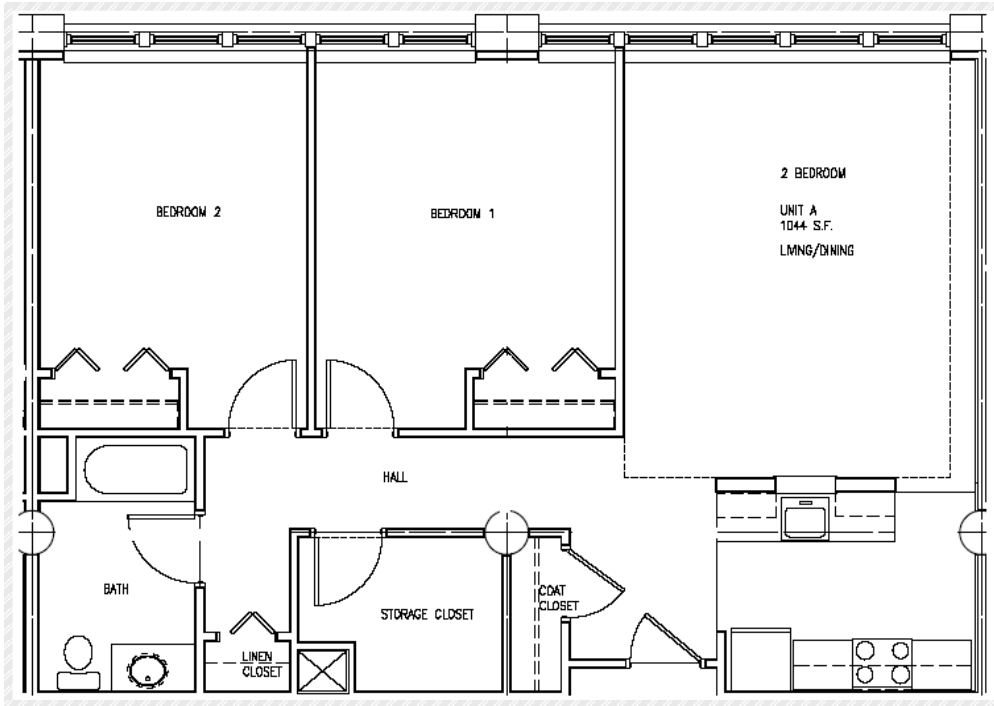

NORMANDIN SQUARE

ONE BEDROOM FLOOR PLANS

UNIT TYPE "D"

UNIT TYPE "B"

NORMANDIN SQUARE

TWO BEDROOM FLOOR PLANS

UNIT TYPE "A"

UNIT TYPE "G"

NORMANDIN SQUARE

TWO BEDROOM FLOOR PLANS

UNIT TYPE "E"

UNIT TYPE "H"

Stewart
PROPERTY MANAGEMENT

NORMANDIN SQUARE

TWO BEDROOM FLOOR PLAN

UNIT TYPE "F" (H/C ACCESSIBLE)