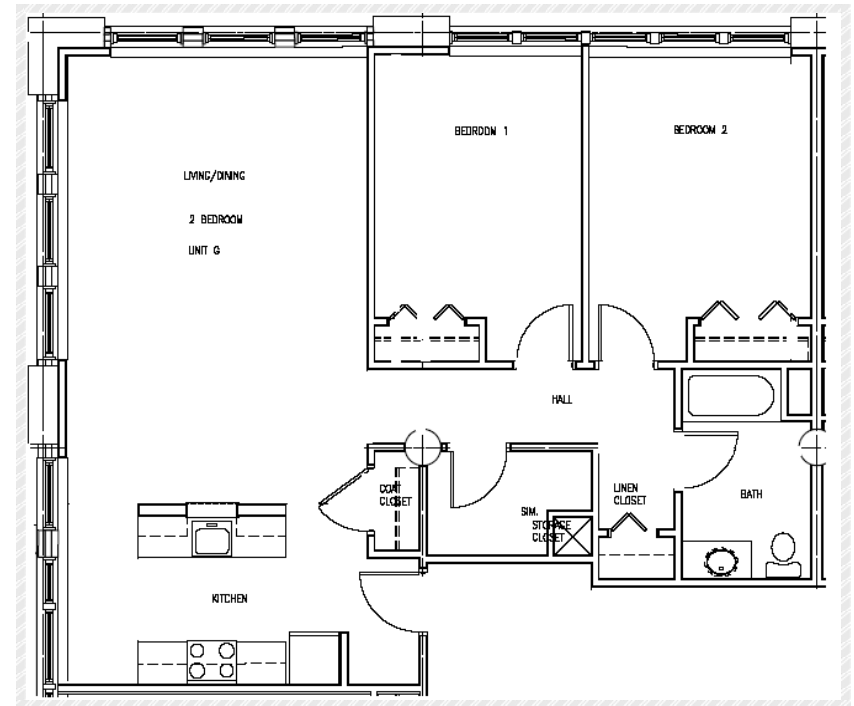

NORMANDIN SQUARE

ONE BEDROOM FLOOR PLANS

UNIT TYPE "D"

UNIT TYPE "B"

NORMANDIN SQUARE

TWO BEDROOM FLOOR PLANS

UNIT TYPE "A"

UNIT TYPE "G"

NORMANDIN SQUARE

TWO BEDROOM FLOOR PLANS

UNIT TYPE "E"

UNIT TYPE "H"

Stewart
PROPERTY MANAGEMENT

NORMANDIN SQUARE

TWO BEDROOM FLOOR PLAN

UNIT TYPE "F" (H/C ACCESSIBLE)