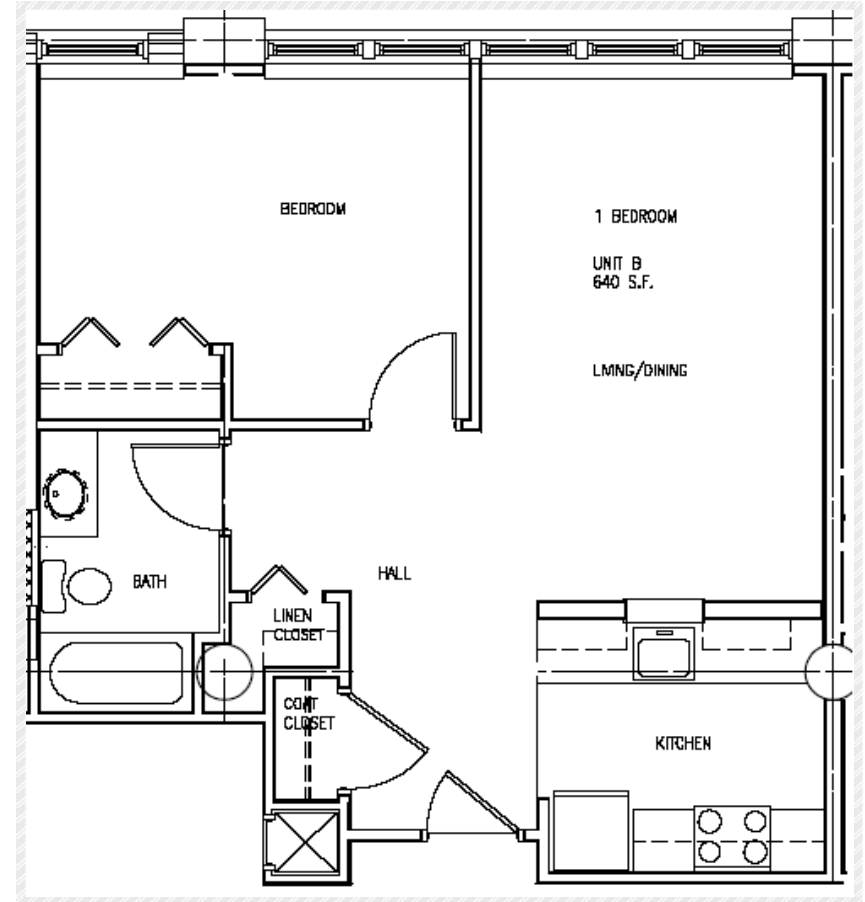

NORMANDIN SQUARE

ONE BEDROOM FLOOR PLANS

UNIT TYPE "D"

UNIT TYPE "B"

NORMANDIN SQUARE

TWO BEDROOM FLOOR PLANS

UNIT TYPE "A"

UNIT TYPE "G"

NORMANDIN SQUARE

TWO BEDROOM FLOOR PLANS

UNIT TYPE "E"

UNIT TYPE "H"

Stewart
PROPERTY MANAGEMENT

NORMANDIN SQUARE

TWO BEDROOM FLOOR PLAN

UNIT TYPE "F" (H/C ACCESSIBLE)