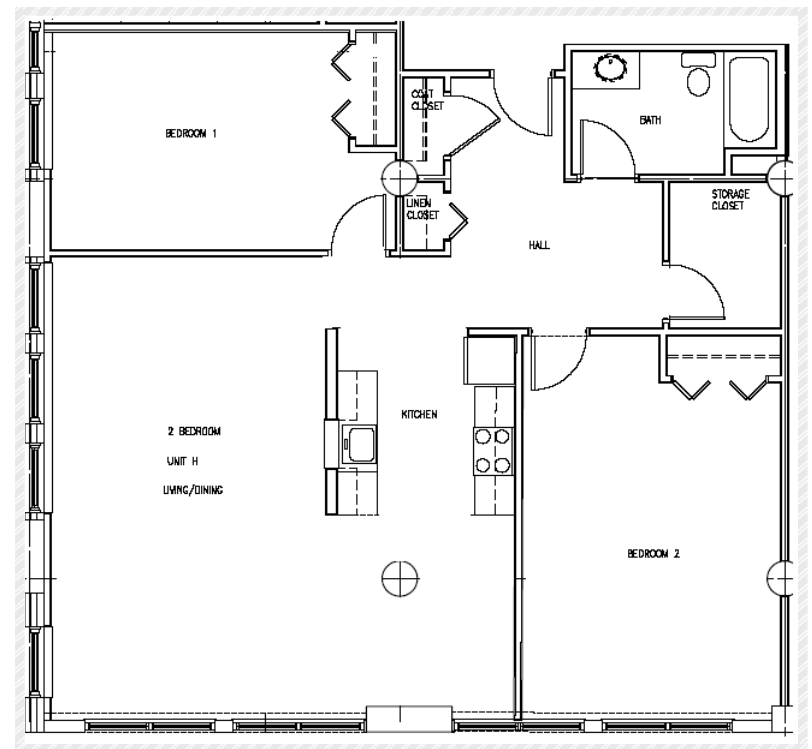

NORMANDIN SQUARE

ONE BEDROOM FLOOR PLANS

UNIT TYPE "D"

UNIT TYPE "B"

NORMANDIN SQUARE

TWO BEDROOM FLOOR PLANS

UNIT TYPE "A"

UNIT TYPE "G"

NORMANDIN SQUARE

TWO BEDROOM FLOOR PLANS

UNIT TYPE "E"

UNIT TYPE "H"

Stewart
PROPERTY MANAGEMENT

NORMANDIN SQUARE

TWO BEDROOM FLOOR PLAN

UNIT TYPE "F" (H/C ACCESSIBLE)