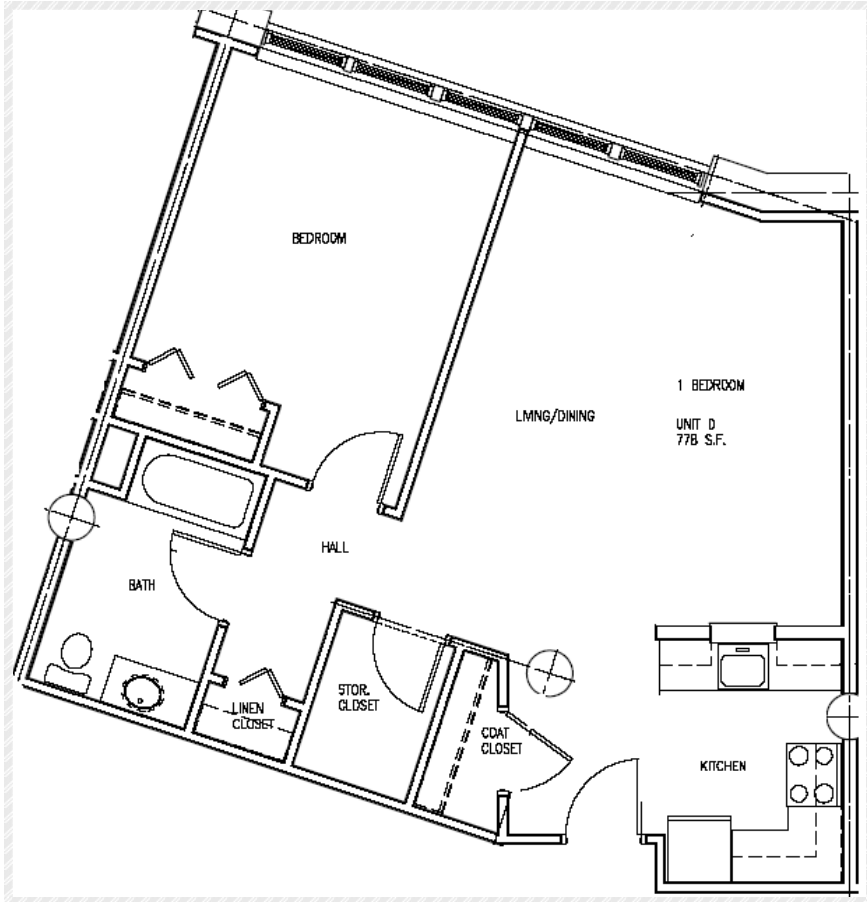

NORMANDIN SQUARE

ONE BEDROOM FLOOR PLANS

UNIT TYPE "D"

UNIT TYPE "B"

NORMANDIN SQUARE

TWO BEDROOM FLOOR PLANS

UNIT TYPE "A"

UNIT TYPE "G"

NORMANDIN SQUARE

TWO BEDROOM FLOOR PLANS

UNIT TYPE "E"

UNIT TYPE "H"

Stewart
PROPERTY MANAGEMENT

NORMANDIN SQUARE

TWO BEDROOM FLOOR PLAN

UNIT TYPE "F" (H/C ACCESSIBLE)