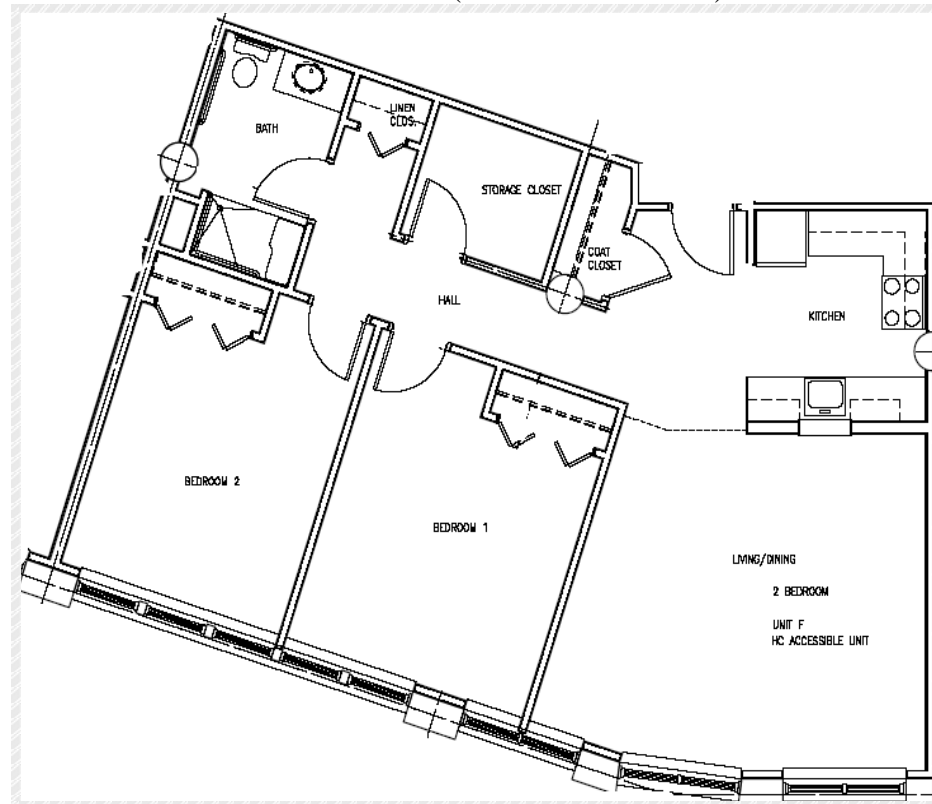

NORMANDIN SQUARE

ONE BEDROOM FLOOR PLANS

UNIT TYPE "D"

UNIT TYPE "B"

NORMANDIN SQUARE

TWO BEDROOM FLOOR PLANS

UNIT TYPE "A"

UNIT TYPE "G"

NORMANDIN SQUARE

TWO BEDROOM FLOOR PLANS

UNIT TYPE "E"

UNIT TYPE "H"

Stewart
PROPERTY MANAGEMENT

NORMANDIN SQUARE

TWO BEDROOM FLOOR PLAN

UNIT TYPE "F" (H/C ACCESSIBLE)